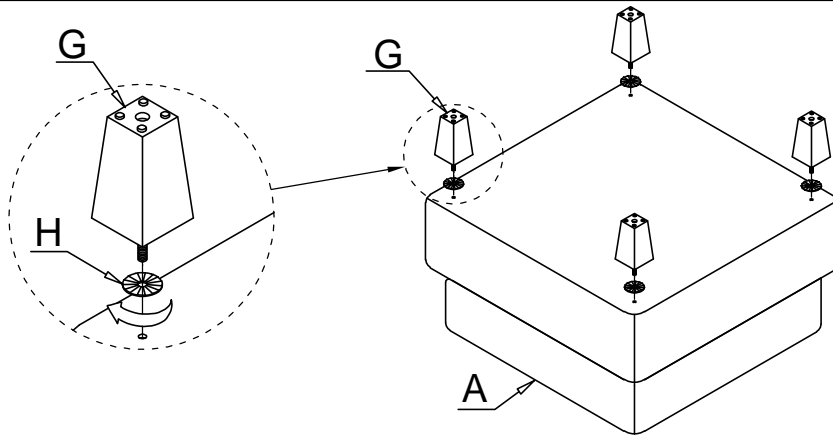

ASSEMBLY INSTRUCTION

ITEM NO: 9557BUE-CR CORNER SEAT WITH STORAGE

NO.	PARTS LIST	QTY	DESCRIPTION	NO.	PARTS LIST	QTY	DESCRIPTION
A		1	Seat Frame	H		4	Washer
B		1	Left Back Rest	I		6	Allen Bolt ØM8*35
C		1	Right Back Rest	K		6	Flat Washer M8*Ø22*1.5mm
D		1	Left Back Cushion	L		6	Lock Washer M8
E		1	Right Back Cushion	M		1	Allen Key M5*100*50mm
F		1	Corner Back Support	N		2	Clamp 60*40*5mm
G		4	Plastic Leg 65*65*118mm				

STEP 1: Take out Left Back rest(B), Right Back rest(C), Plastic leg(G), Washer(H), Allen Bolt(I), Flat Washer(K), Lock Washer(L), Allen Key(M), Clamp(N) from the bottom.

ASSEMBLY INSTRUCTION

ITEM NO: 9557BUE-CR CORNER SEAT WITH STORAGE

STEP 2:

STEP 3:

STEP 4:

ASSEMBLY INSTRUCTION

ITEM NO: 9557BUE-CR CORNER SEAT WITH STORAGE

STEP 5:

STEP 6:

CARE INSTRUCTION FOR FABRIC FURNITURE