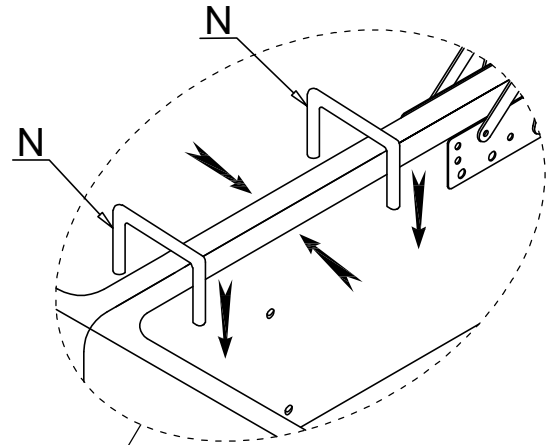

ASSEMBLY INSTRUCTION

ITEM NO: 9557BUE-CR CORNER SEAT WITH STORAGE

NO.	PARTS LIST	QTY	DESCRIPTION	NO.	PARTS LIST	QTY	DESCRIPTION
A		1	Seat Frame	H		4	Washer
B		1	Left Back Rest	I		6	Allen Bolt ØM8*35
C		1	Right Back Rest	K		6	Flat Washer M8*Ø22*1.5mm
D		1	Left Back Cushion	L		6	Lock Washer M8
E		1	Right Back Cushion	M		1	Allen Key M5*100*50mm
F		1	Corner Back Support	N		2	Clamp 60*40*5mm
G		4	Plastic Leg 65*65*118mm				

STEP 2:

STEP 3:

STEP 4:

ASSEMBLY INSTRUCTION

ITEM NO: 9557BUE-CR CORNER SEAT WITH STORAGE

STEP 5:

STEP 6:

CARE INSTRUCTION FOR FABRIC FURNITURE

°Wipe gently with a damp soft cloth to remove dust, dirt and any grime build up.

ASSEMBLY INSTRUCTION

ITEM NO: 9557BUE-CR CORNER SEAT WITH STORAGE

NO.	PARTS LIST	QTY	DESCRIPTION
A		1	Chair With One Arm & Storage
B		1	Armless Chair With Storage
C		1	Corner Seat With Storage
D		1	Ottoman With Storage