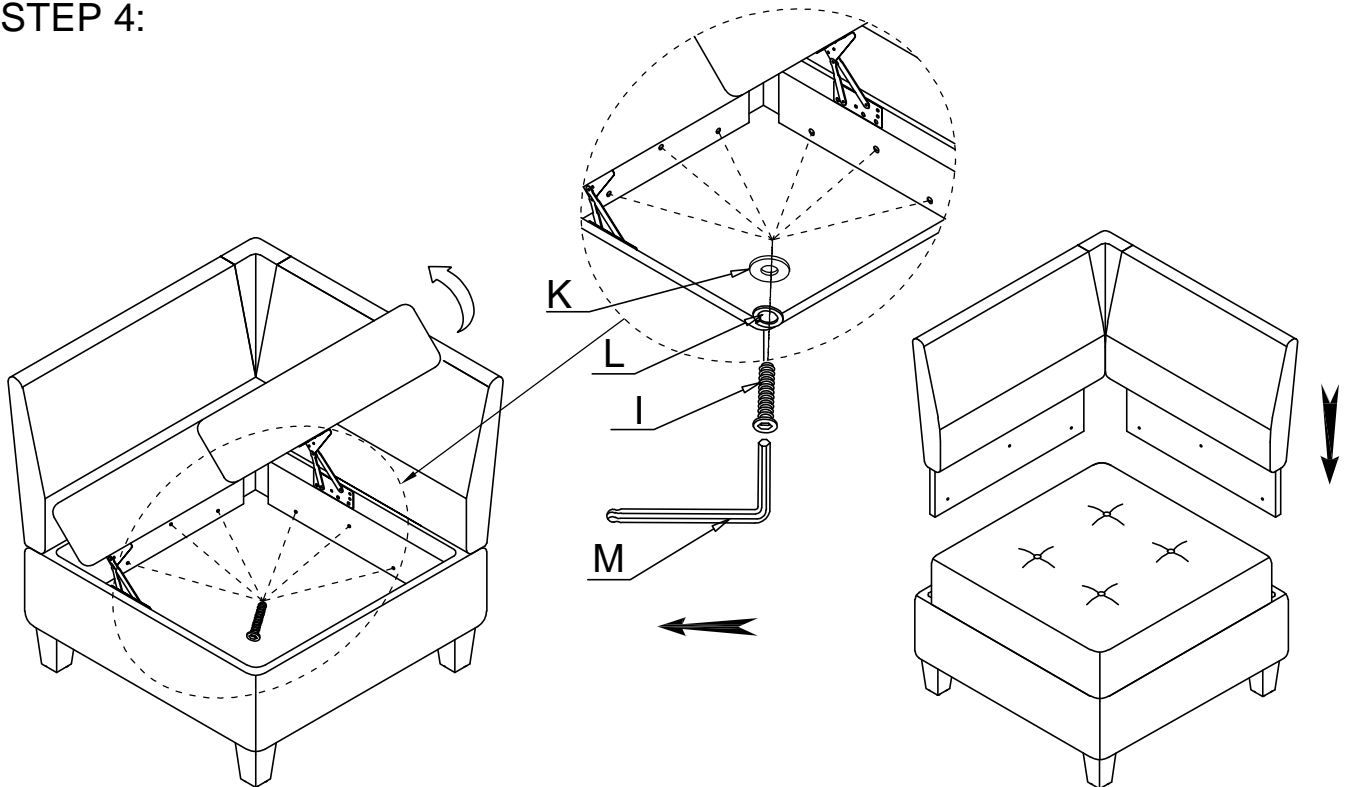

ASSEMBLY INSTRUCTION

ITEM NO: 9557BUE-CR CORNER SEAT WITH STORAGE

NO.	PARTS LIST	QTY	DESCRIPTION	NO.	PARTS LIST	QTY	DESCRIPTION
A		1	Seat Frame	H		4	Washer
B		1	Left Back Rest	I		6	Allen Bolt ØM8*35
C		1	Right Back Rest	K		6	Flat Washer M8*Ø22*1.5mm
D		1	Left Back Cushion	L		6	Lock Washer M8
E		1	Right Back Cushion	M		1	Allen Key M5*100*50mm
F		1	Corner Back Support	N		2	Clamp 60*40*5mm
G		4	Plastic Leg 65*65*118mm				

STEP 1: Take out Left Back rest(B), Right Back rest(C), Plastic leg(G), Washer(H), Allen Bolt(I), Flat Washer(K), Lock Washer(L), Allen Key(M), Clamp(N) from the bottom.

ASSEMBLY INSTRUCTION

ITEM NO: 9557BUE-CR CORNER SEAT WITH STORAGE

STEP 2:

STEP 3:

STEP 4:

ASSEMBLY INSTRUCTION

ITEM NO: 9557BUE-CR CORNER SEAT WITH STORAGE

STEP 5:

STEP 6:

CARE INSTRUCTION FOR FABRIC FURNITURE