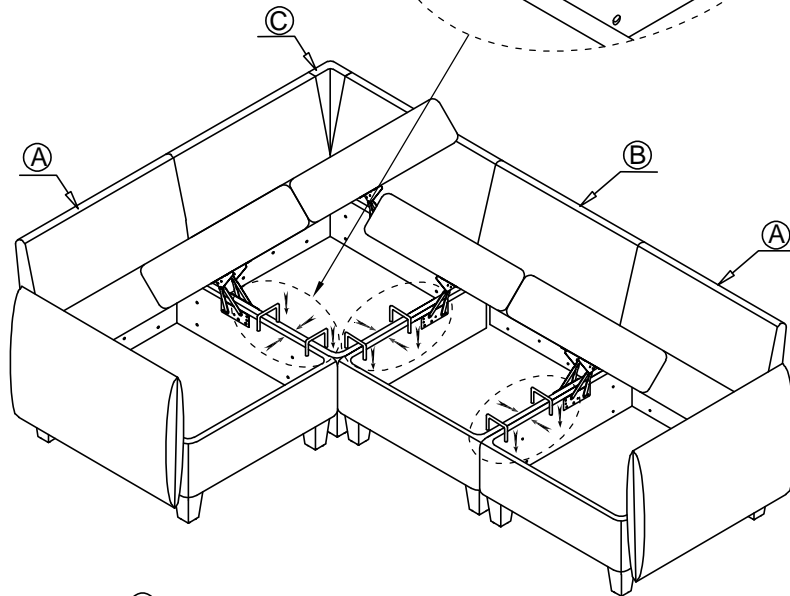

ASSEMBLY INSTRUCTION

ITEM NO: 9557BUE-CR CORNER SEAT WITH STORAGE

NO.	PARTS LIST	QTY	DESCRIPTION
A		1	Chair With One Arm & Storage
B		1	Armless Chair With Storage
C		1	Corner Seat With Storage
D		1	Ottoman With Storage

STEP 7:

STEP 8: