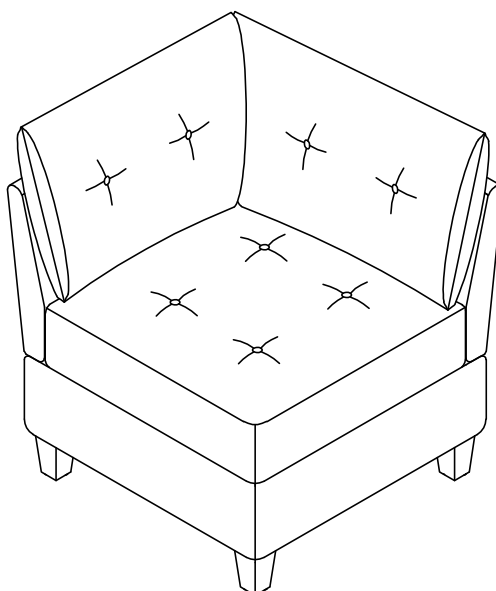

ASSEMBLY INSTRUCTION

ITEM NO: 9557BUE-CR CORNER SEAT WITH STORAGE

NO.	PARTS LIST	QTY	DESCRIPTION	NO.	PARTS LIST	QTY	DESCRIPTION
A		1	Seat Frame	H		4	Washer
B		1	Left Back Rest	I		6	Allen Bolt ØM8*35
C		1	Right Back Rest	K		6	Flat Washer M8*Ø22*1.5mm
D		1	Left Back Cushion	L		6	Lock Washer M8
E		1	Right Back Cushion	M		1	Allen Key M5*100*50mm
F		1	Corner Back Support	N		2	Clamp 60*40*5mm
G		4	Plastic Leg 65*65*118mm				

STEP 1: Take out Left Back rest(B), Right Back rest(C), Plastic leg(G), Washer(H), Allen Bolt(I), Flat Washer(K), Lock Washer(L), Allen Key(M), Clamp(N) from the bottom.

ASSEMBLY INSTRUCTION

ITEM NO: 9557BUE-CR CORNER SEAT WITH STORAGE

STEP 2:

STEP 3:

STEP 4:

ASSEMBLY INSTRUCTION

ITEM NO: 9557BUE-CR CORNER SEAT WITH STORAGE

STEP 5:

STEP 6:

CARE INSTRUCTION FOR FABRIC FURNITURE