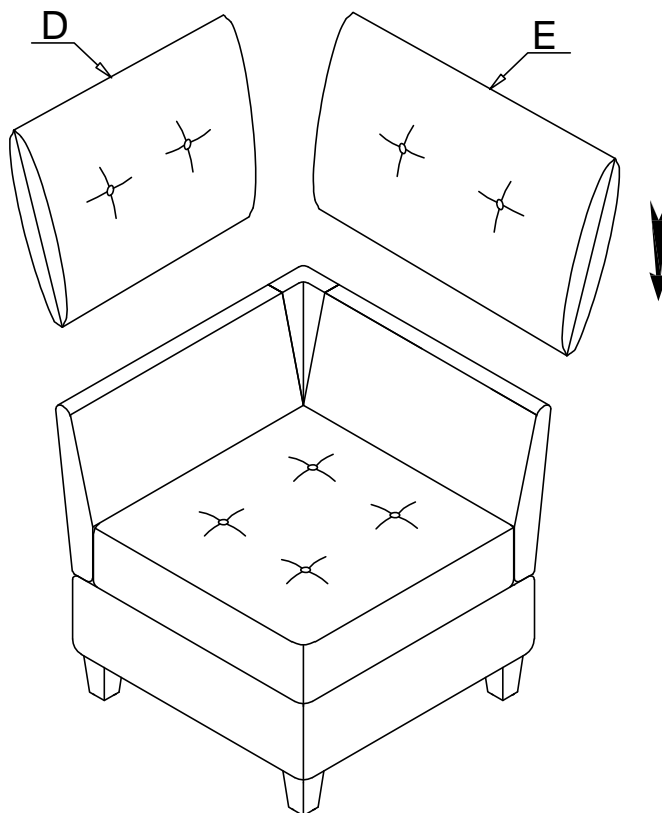

ASSEMBLY INSTRUCTION

ITEM NO: 9557BUE-CR CORNER SEAT WITH STORAGE

NO.	PARTS LIST	QTY	DESCRIPTION	NO.	PARTS LIST	QTY	DESCRIPTION
A		1	Seat Frame	H		4	Washer
B		1	Left Back Rest	I		6	Allen Bolt ØM8*35
C		1	Right Back Rest	K		6	Flat Washer M8*Ø22*1.5mm
D		1	Left Back Cushion	L		6	Lock Washer M8
E		1	Right Back Cushion	M		1	Allen Key M5*100*50mm
F		1	Corner Back Support	N		2	Clamp 60*40*5mm
G		4	Plastic Leg 65*65*118mm				

STEP 1: Take out Left Back rest(B), Right Back rest(C), Plastic leg(G), Washer(H), Allen Bolt(I), Flat Washer(K), Lock Washer(L), Allen Key(M), Clamp(N) from the bottom.

ASSEMBLY INSTRUCTION

ITEM NO: 9557BUE-CR CORNER SEAT WITH STORAGE

STEP 2:

STEP 3:

STEP 4:

ASSEMBLY INSTRUCTION

ITEM NO: 9557BUE-CR CORNER SEAT WITH STORAGE

STEP 5:

STEP 6:

CARE INSTRUCTION FOR FABRIC FURNITURE