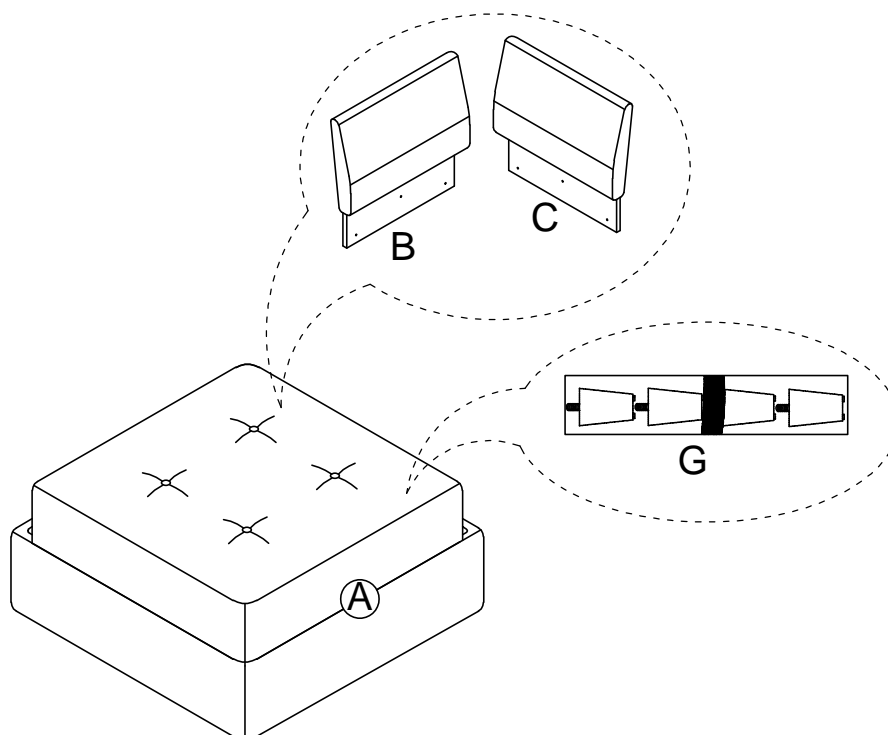

ASSEMBLY INSTRUCTION

ITEM NO: 9557BUE-CR CORNER SEAT WITH STORAGE

NO.	PARTS LIST	QTY	DESCRIPTION	NO.	PARTS LIST	QTY	DESCRIPTION
A		1	Seat Frame	H		4	Washer
B		1	Left Back Rest	I		6	Allen Bolt ØM8*35
C		1	Right Back Rest	K		6	Flat Washer M8*Ø22*1.5mm
D		1	Left Back Cushion	L		6	Lock Washer M8
E		1	Right Back Cushion	M		1	Allen Key M5*100*50mm
F		1	Corner Back Support	N		2	Clamp 60*40*5mm
G		4	Plastic Leg 65*65*118mm				

STEP 1: Take out Left Back rest(B), Right Back rest(C), Plastic leg(G), Washer(H), Allen Bolt(I), Flat Washer(K), Lock Washer(L), Allen Key(M), Clamp(N) from the bottom.

ASSEMBLY INSTRUCTION

ITEM NO: 9557BUE-CR CORNER SEAT WITH STORAGE

STEP 2:

STEP 3:

STEP 4:

ASSEMBLY INSTRUCTION

ITEM NO: 9557BUE-CR CORNER SEAT WITH STORAGE

STEP 5:

STEP 6:

CARE INSTRUCTION FOR FABRIC FURNITURE

°Wipe gently with a damp soft cloth to remove dust, dirt and any grime build up.

ASSEMBLY INSTRUCTION

ITEM NO: 9557BUE-CR CORNER SEAT WITH STORAGE

NO.	PARTS LIST	QTY	DESCRIPTION
A		1	Chair With One Arm & Storage
B		1	Armless Chair With Storage
C		1	Corner Seat With Storage
D		1	Ottoman With Storage