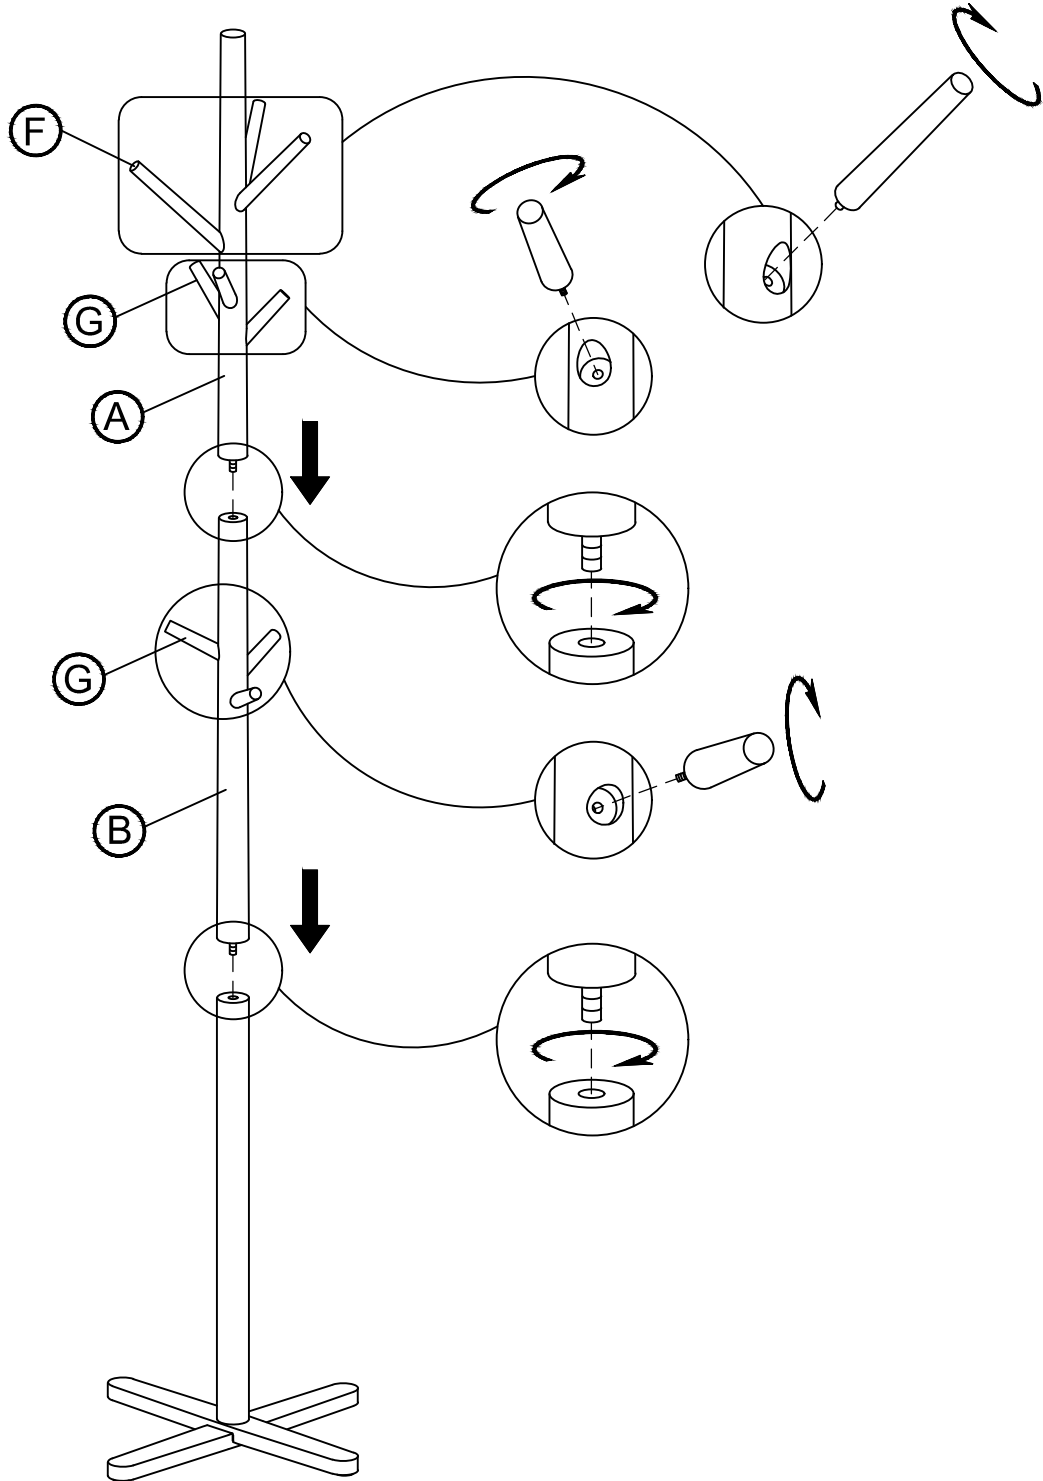

Thank you for purchasing this quality product. Be sure to check all packing material carefully for small parts that may have come loose inside the carton during shipment

It is recommended to install protective pads under all legs and supports to avoid damage or scratches when placing furniture on a wood floor or other hard surface, and to limit indentation and prevent discoloration if placing on carpet.