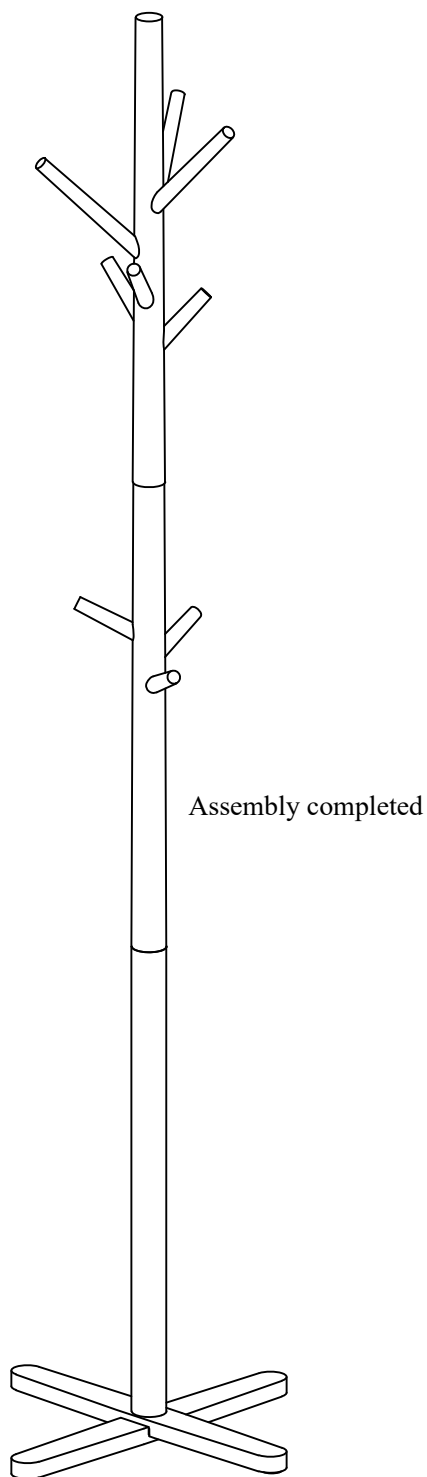

Thank you for purchasing this quality product. Be sure to check all packing material carefully for small parts that may have come loose inside the carton during shipment

It is recommended to install protective pads under all legs and supports to avoid damage or scratches when placing furniture on a wood floor or other hard surface, and to limit indentation and prevent discoloration if placing on carpet.