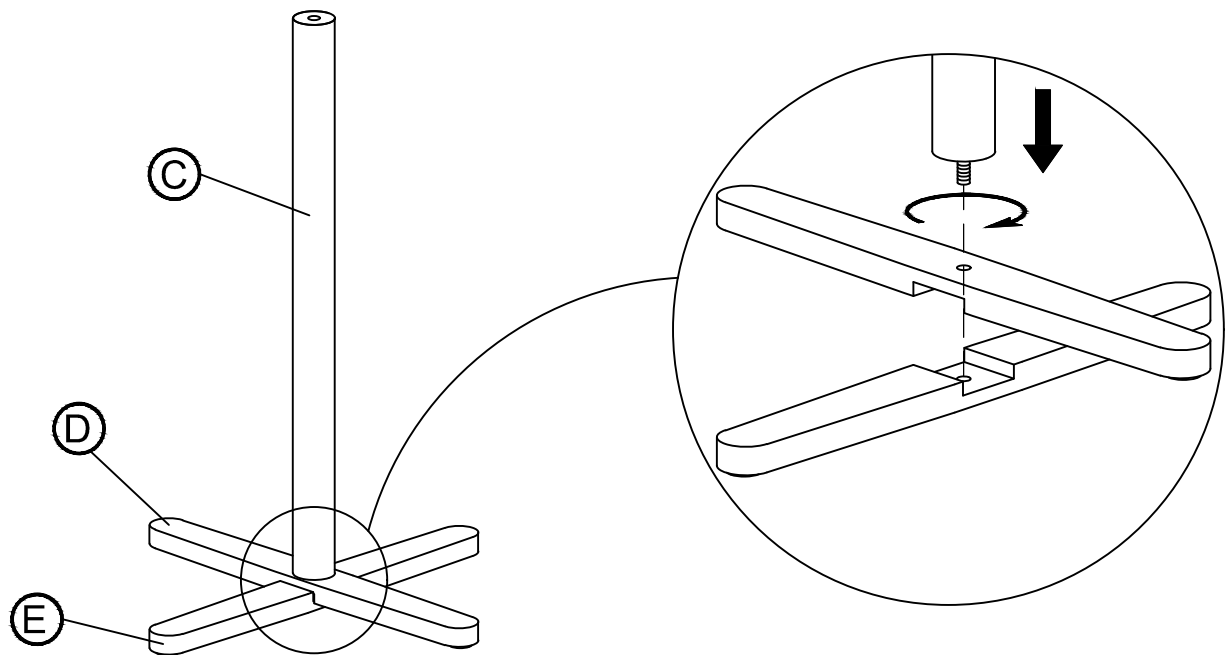

Thank you for purchasing this quality product. Be sure to check all packing material carefully for small parts that may have come loose inside the carton during shipment

Please note that the maximum weight load for each hook is 5kgs, and the total weight load cannot exceed 15kgs.

PART LISTS

NO.	Description	Sketch	Q'ty
A	TOP POST		1PC
B	MIDDLE POST		1PC
C	BOTTOM POST		1PC
D	BASE - TOP		1PC
E	BASE - BOTTOM		1PC
F	LONG HOOK (180MM)		3PCS
G	SHORT HOOK (90MM)		6PCS

It is recommended to install protective pads under all legs and supports to avoid damage or scratches when placing furniture on a wood floor or other hard surface, and to limit indentation and prevent discoloration if placing on carpet.